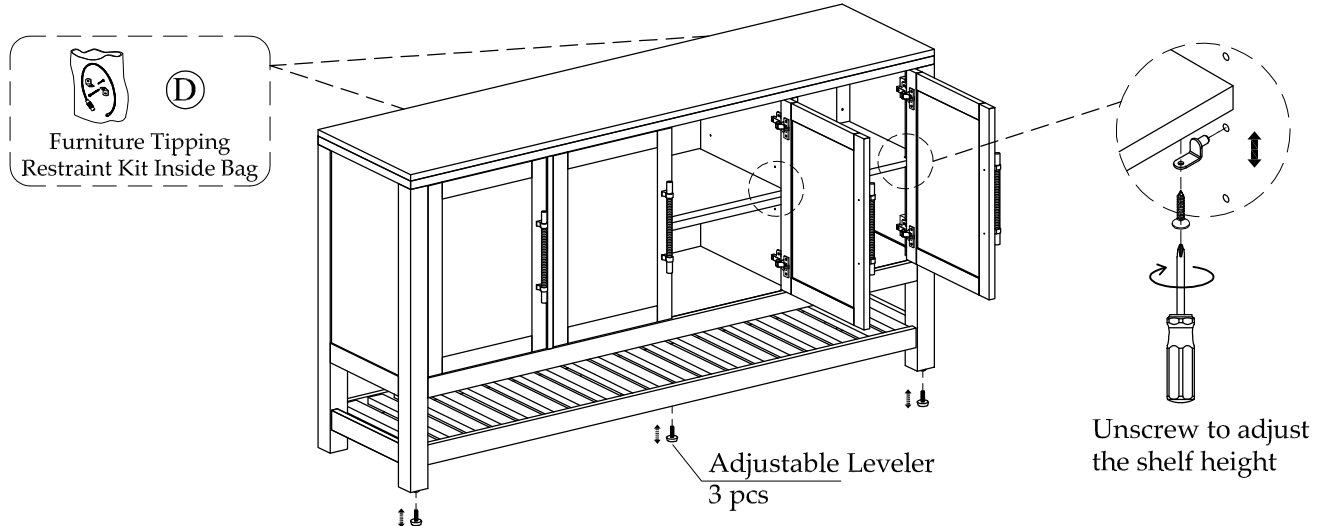

30755 / 30756  
Server

**Components and Hardware List**

<p>Server</p> <p>(A) 1 pc</p>	<p>Handle</p> <p>(B) 4 pcs.</p>	<p>Mushroom Head Bolt M4-40 x 25mm</p> <p>(C) 8 pcs.</p>	<p>Furniture Tipping Restraint Kit</p> <p>(D) 2 pcs.</p>	<p>Tool Required (not provided) Phillips Screwdriver</p>
-------------------------------	---------------------------------	--	--	--

STEP 1:

STEP 2:

For product and personal safety, two Furniture Tipping Restraint kits have been included with this unit which can help to minimize the risk of the unit accidentally tipping forward, if used and properly installed per the kit manufacturer's instructions.