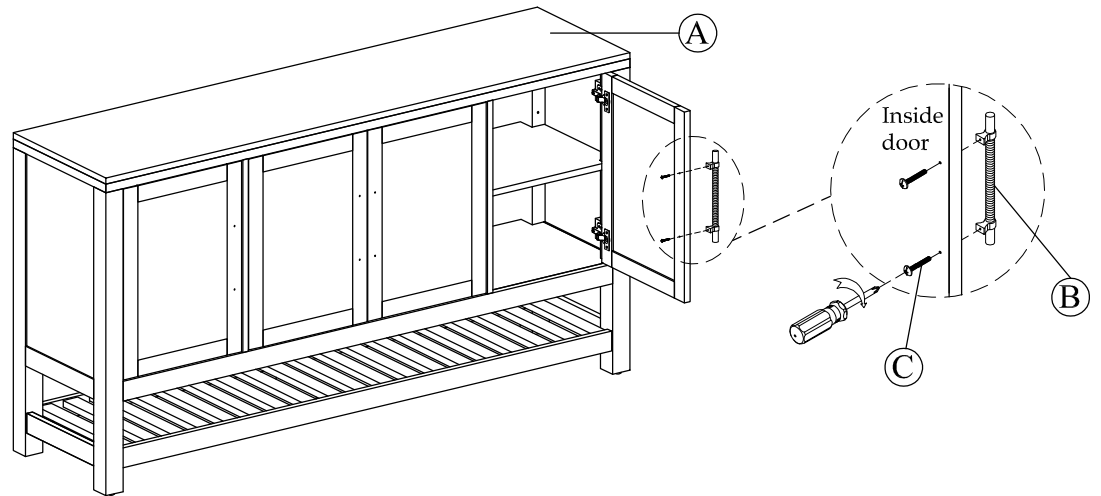

Warning :

- Be sure to check all packing material carefully for small parts, which may have come loose inside the carton during shipment.
- To prevent possible scratches and damage, this furniture must be assembled on a soft surface such as a blanket or carpet.

Important Use Information: We recommend using coasters, placemats and trivets when placing hot or cold containers on this item. It is also recommended to quickly cleanup any spills to minimize exposure to moisture. Doing so will prolong the life and look of the item for many years.

30755 / 30756
Server

Components and Hardware List

Server (A) 1 pc	Handle (B) 4 pcs.	Mushroom Head Bolt M4-40 x 25mm (C) 8 pcs.	Furniture Tipping Restraint Kit (D) 2 pcs.	Tool Required (not provided) Phillips Screwdriver

STEP 1:

STEP 2:

For product and personal safety, two Furniture Tipping Restraint kits have been included with this unit which can help to minimize the risk of the unit accidentally tipping forward, if used and properly installed per the kit manufacturer's instructions.